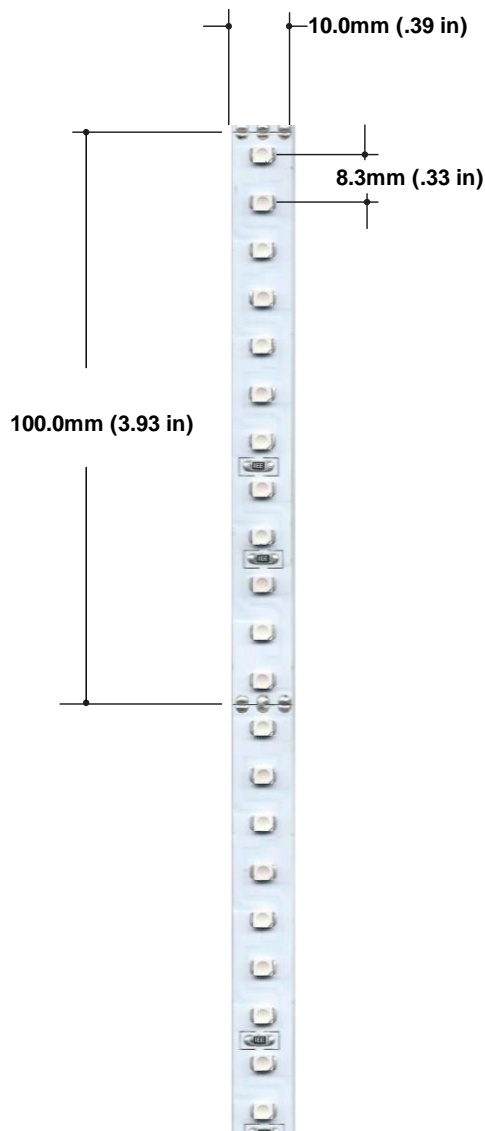

# CITY THEATRICAL

NEW YORK • LONDON

475 Barell Ave., Carlstadt, NJ 07072

Voice: 800-230-9497, 201-549-1160

Fax: 201-549-1161

**QolorFLEX 3528-24-WWCW-120-5-20-1** is an interior grade adjustable white LED Tape with a high output brightness and the ability to vary the color temperature from very warm (2400°K) to daylight (6500°K) when used with a DMX control system. Its 24V configuration allows for longer runs. It is available in full 5 meter spools, sample strips and is included in our QolorFLEX Demo Kit.

## QolorFLEX LED Tape P/N 3528-24-WWCW-120-5-20-1

### SPECIFICATIONS

Color(s)	Adjustable White
Color Temp	2,400° -6,500° K
Wavelength	N/A
Beam Angle	120°
Brightness (lumens/m)	635/753
Power Consumption (watts/5m)	38.4
Power Consumption (watts/ft)	2.34
Operating Voltage	24VDC
Current (mA/5m)	3500
Quantity of LEDs Per 5m (16.4 ft)	600
CRI	70
LED Spacing	8.3mm
Cutting Increment	100.0mm
Length	5m (16.4 ft)
Width	10mm (.39 in)
Average Life	25,000 hrs
Compliance	ETL
Warranty	Two Years
IP Rating	IP20
LED Chip Size	3528
Backing Color	White
Use Environment	Indoor